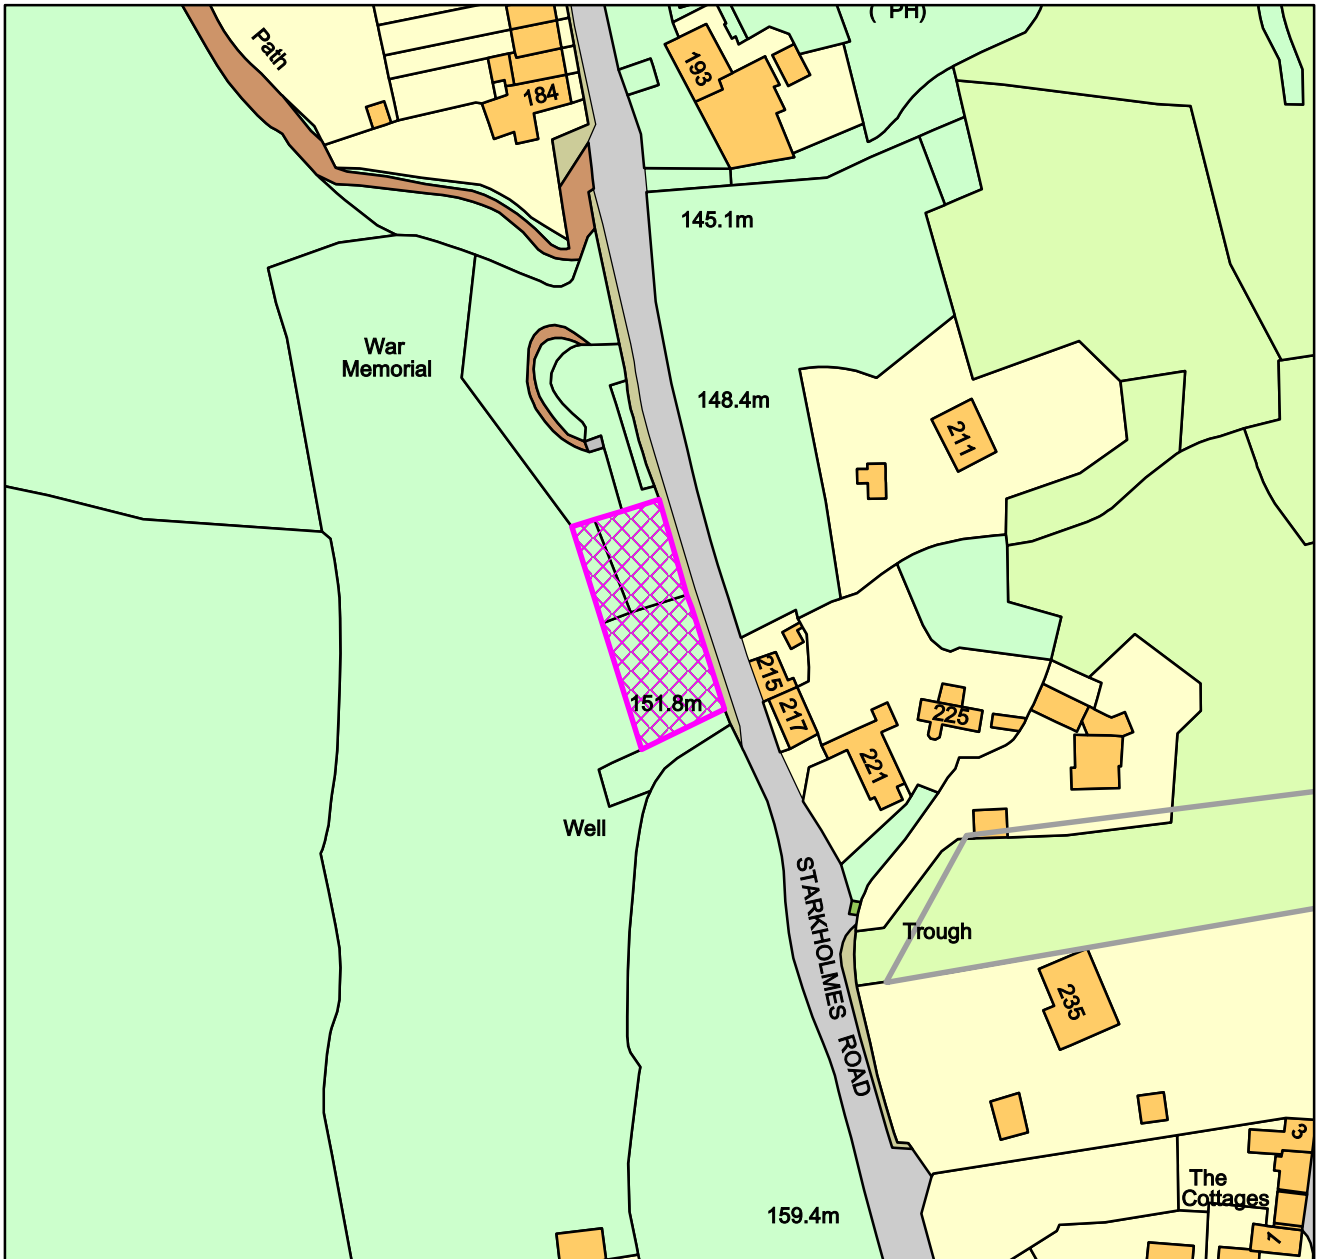

24/00240/FUL

Land West of Starkholmes Road, Matlock

Derbyshire Dales DC

1:1,250

Date: 01/07/2024

100019785

Crown Copyright and database rights (2018) Ordnance Survey (100019785)
Derbyshire Dales District Council,
Town Hall, Bank Road, Matlock, Derbyshire DE4 3NN.
Telephone: (01629) 761100.
website :www.derbyshiredales.gov.uk