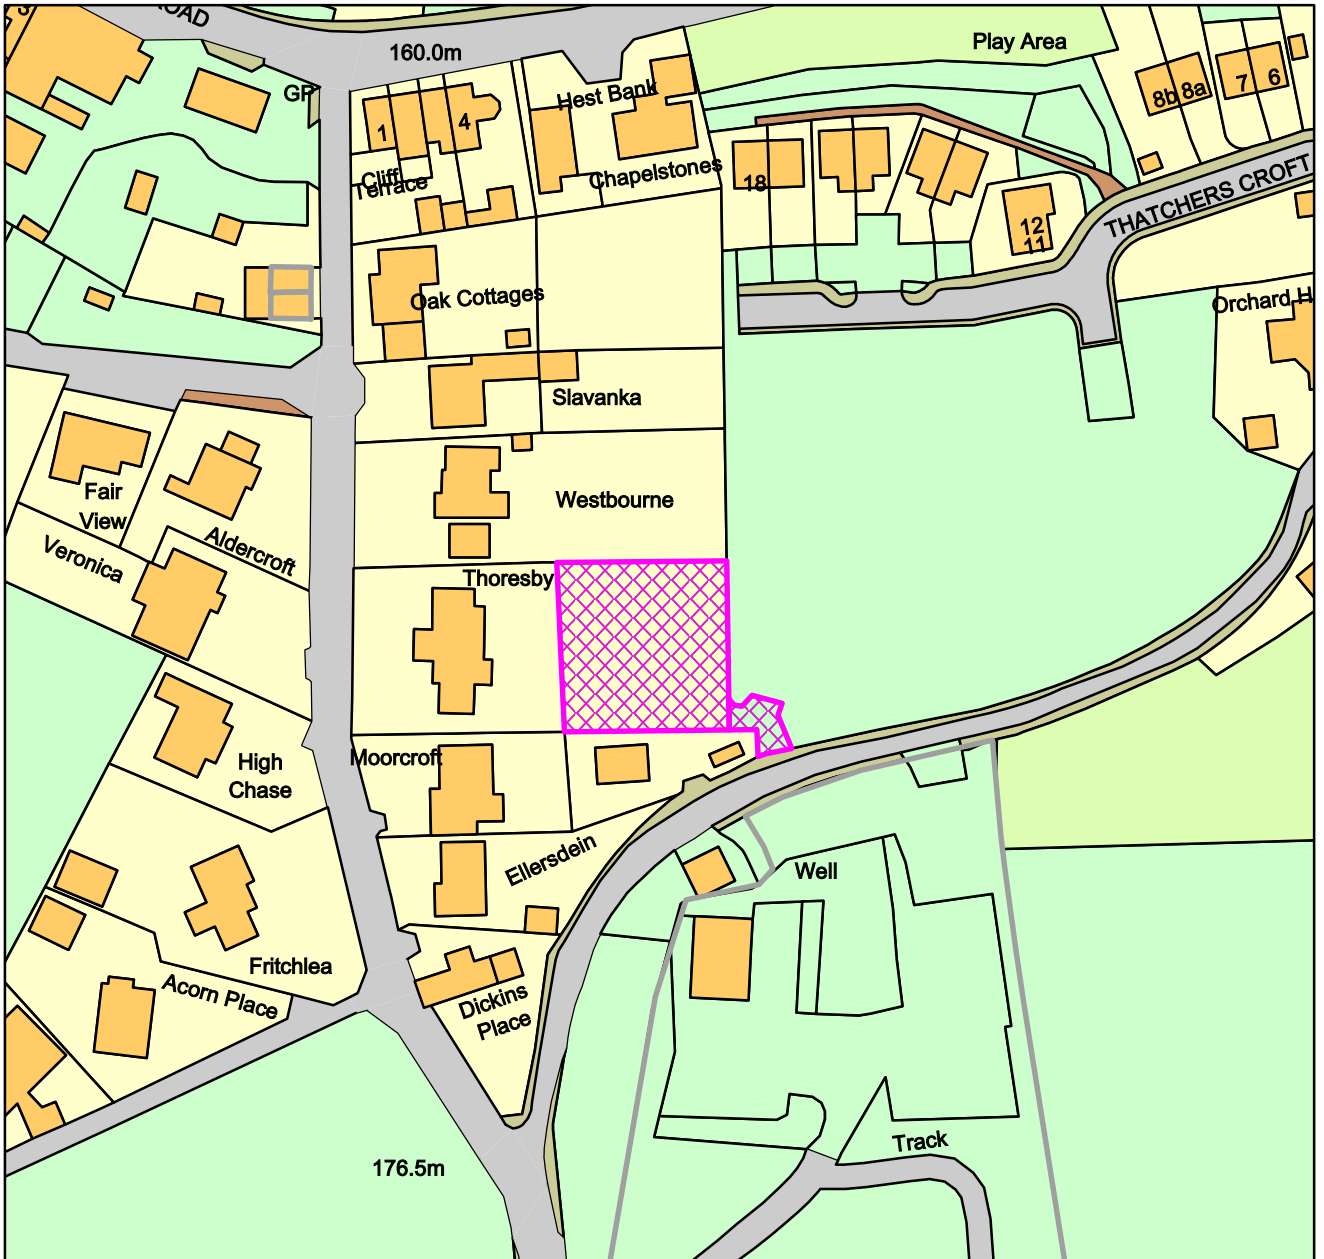

24/00080/FUL

Turners Croft, Thatchers Lane, Tansley

Derbyshire Dales DC

1:1,250

Date: 01/07/2024

100019785

Crown Copyright and database rights (2018) Ordnance Survey (100019785)
Derbyshire Dales District Council,
Town Hall, Bank Road, Matlock, Derbyshire DE4 3NN.
Telephone: (01629) 761100.
website :www.derbyshiredales.gov.uk