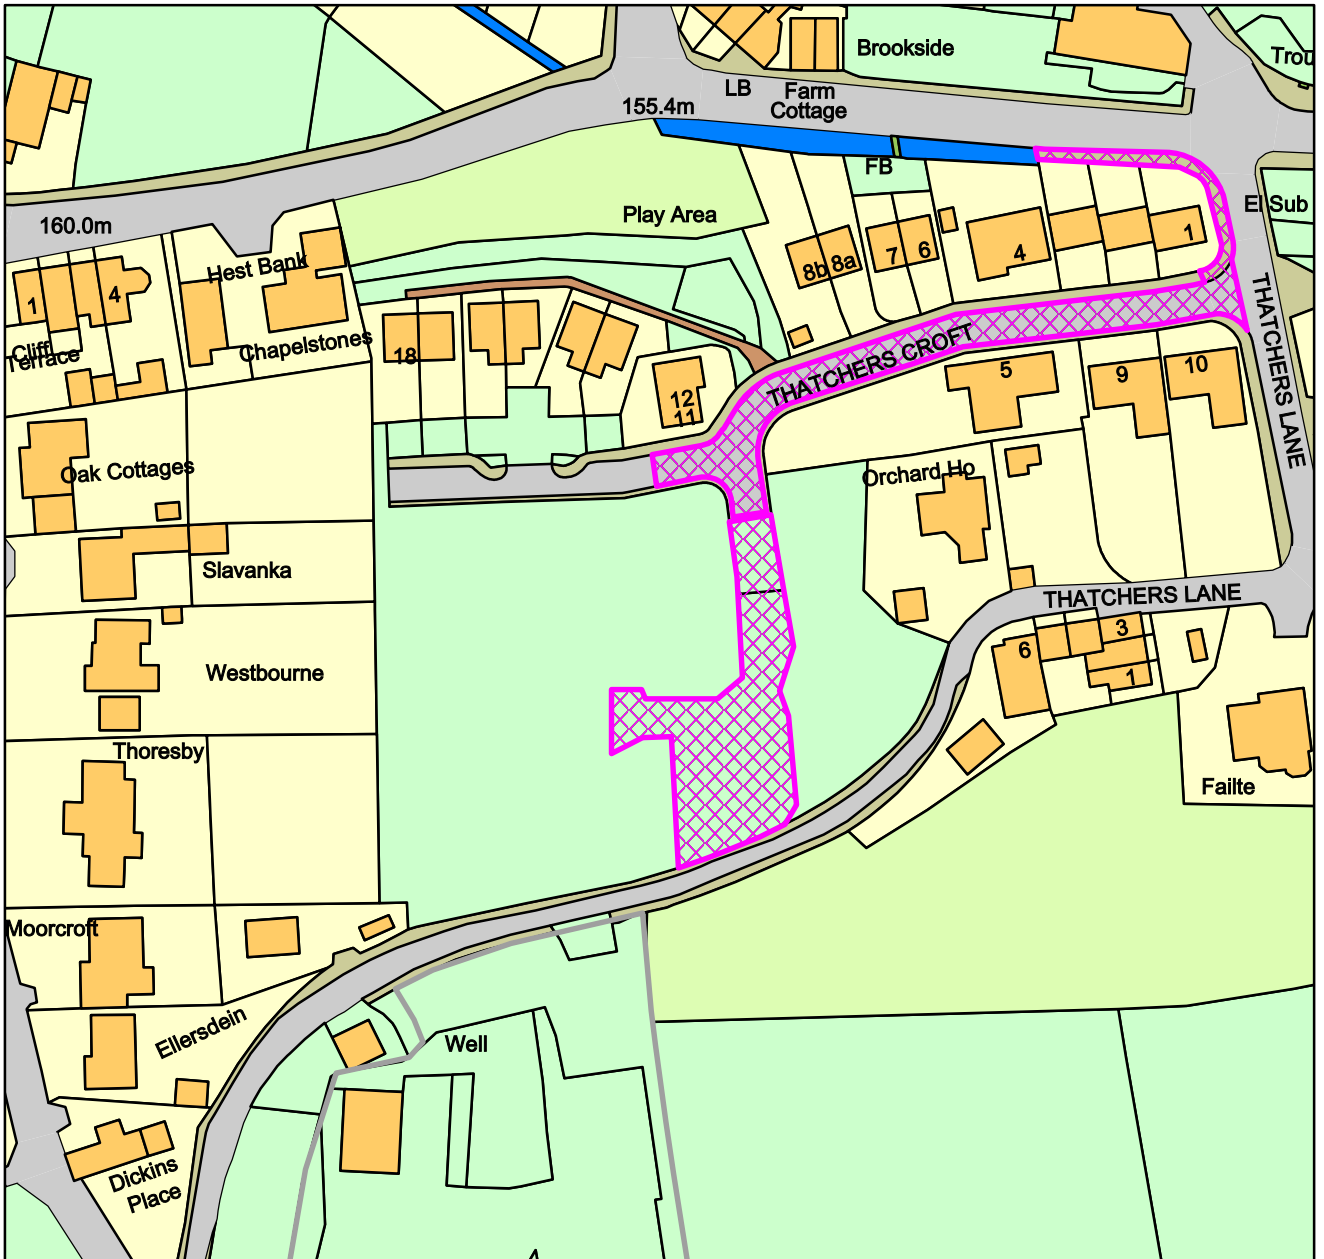

24/00061/FUL

Land Off Thatchers Croft, Thatchers Lane, Tansley

Derbyshire Dales DC

1:1,250

Date: 01/07/2024

100019785

Crown Copyright and database rights (2018) Ordnance Survey (100019785)  
Derbyshire Dales District Council,  
Town Hall, Bank Road, Matlock, Derbyshire DE4 3NN.  
Telephone: (01629) 761100.  
website :www.derbyshiredales.gov.uk