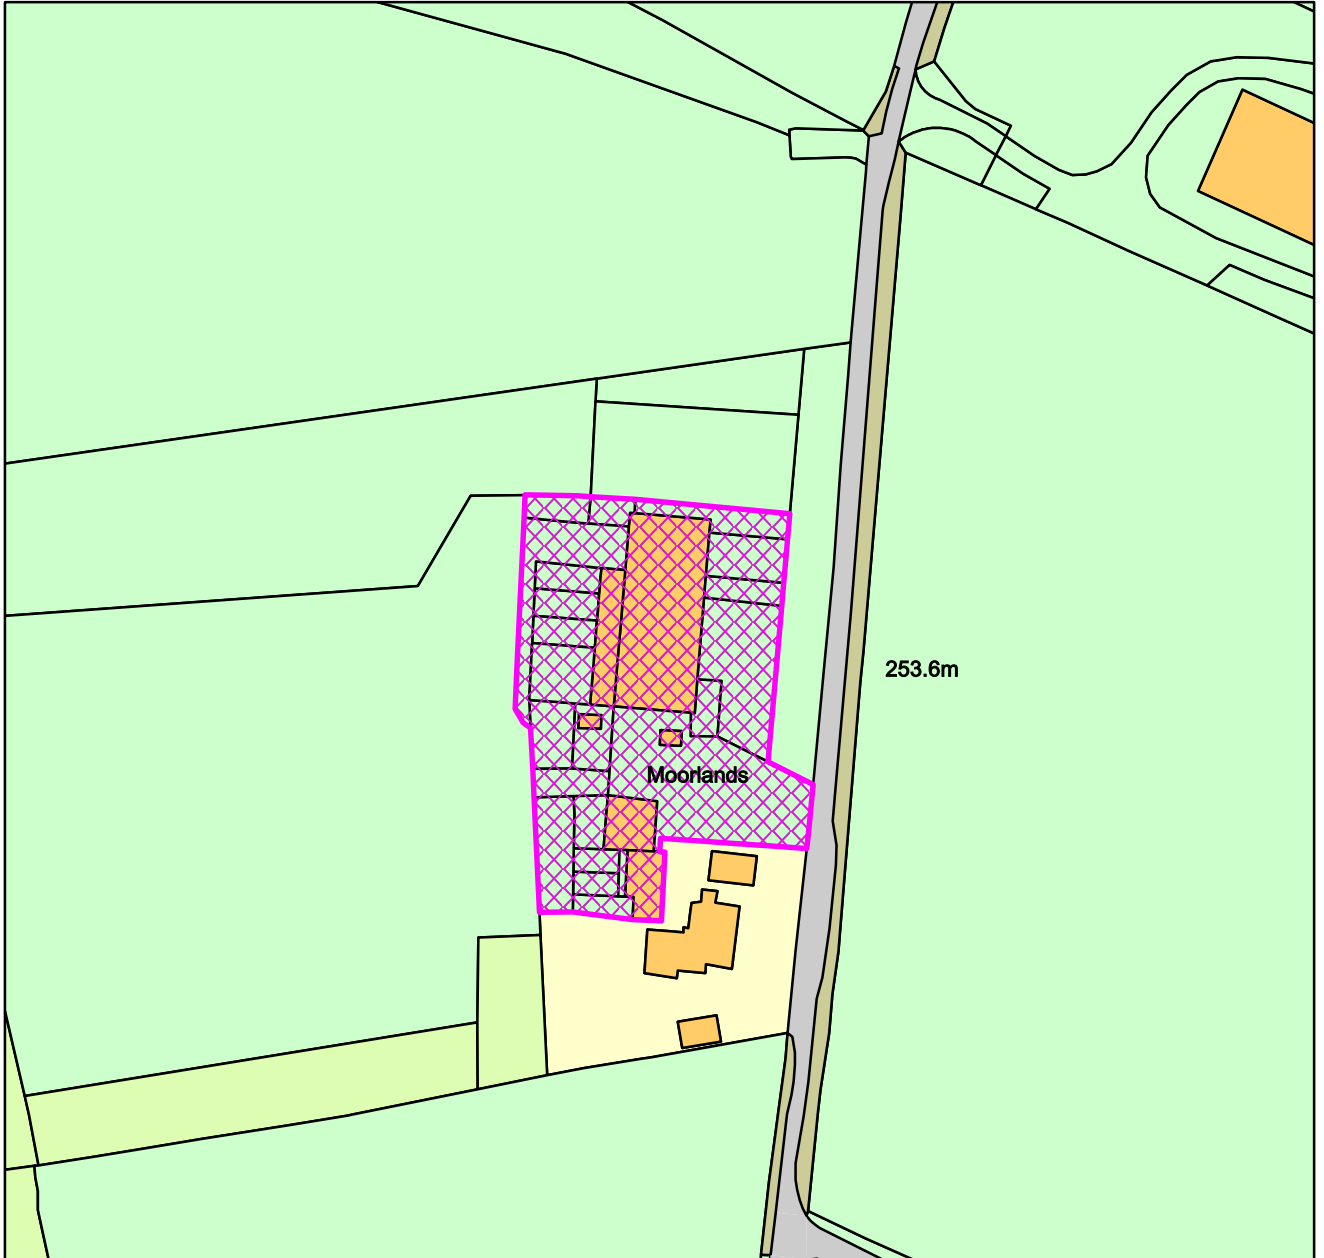

24/00278/OUT

Upperwood Boarding Kennels, The Moorlands, Back Lane, Darley Moor

Derbyshire Dales DC

1:1,250

Date: 03/06/2024

100019785

Crown Copyright and database rights (2018) Ordnance Survey (100019785)
Derbyshire Dales District Council,
Town Hall, Bank Road, Matlock, Derbyshire DE4 3NN.
Telephone: (01629) 761100.
website : www.derbyshiredales.gov.uk