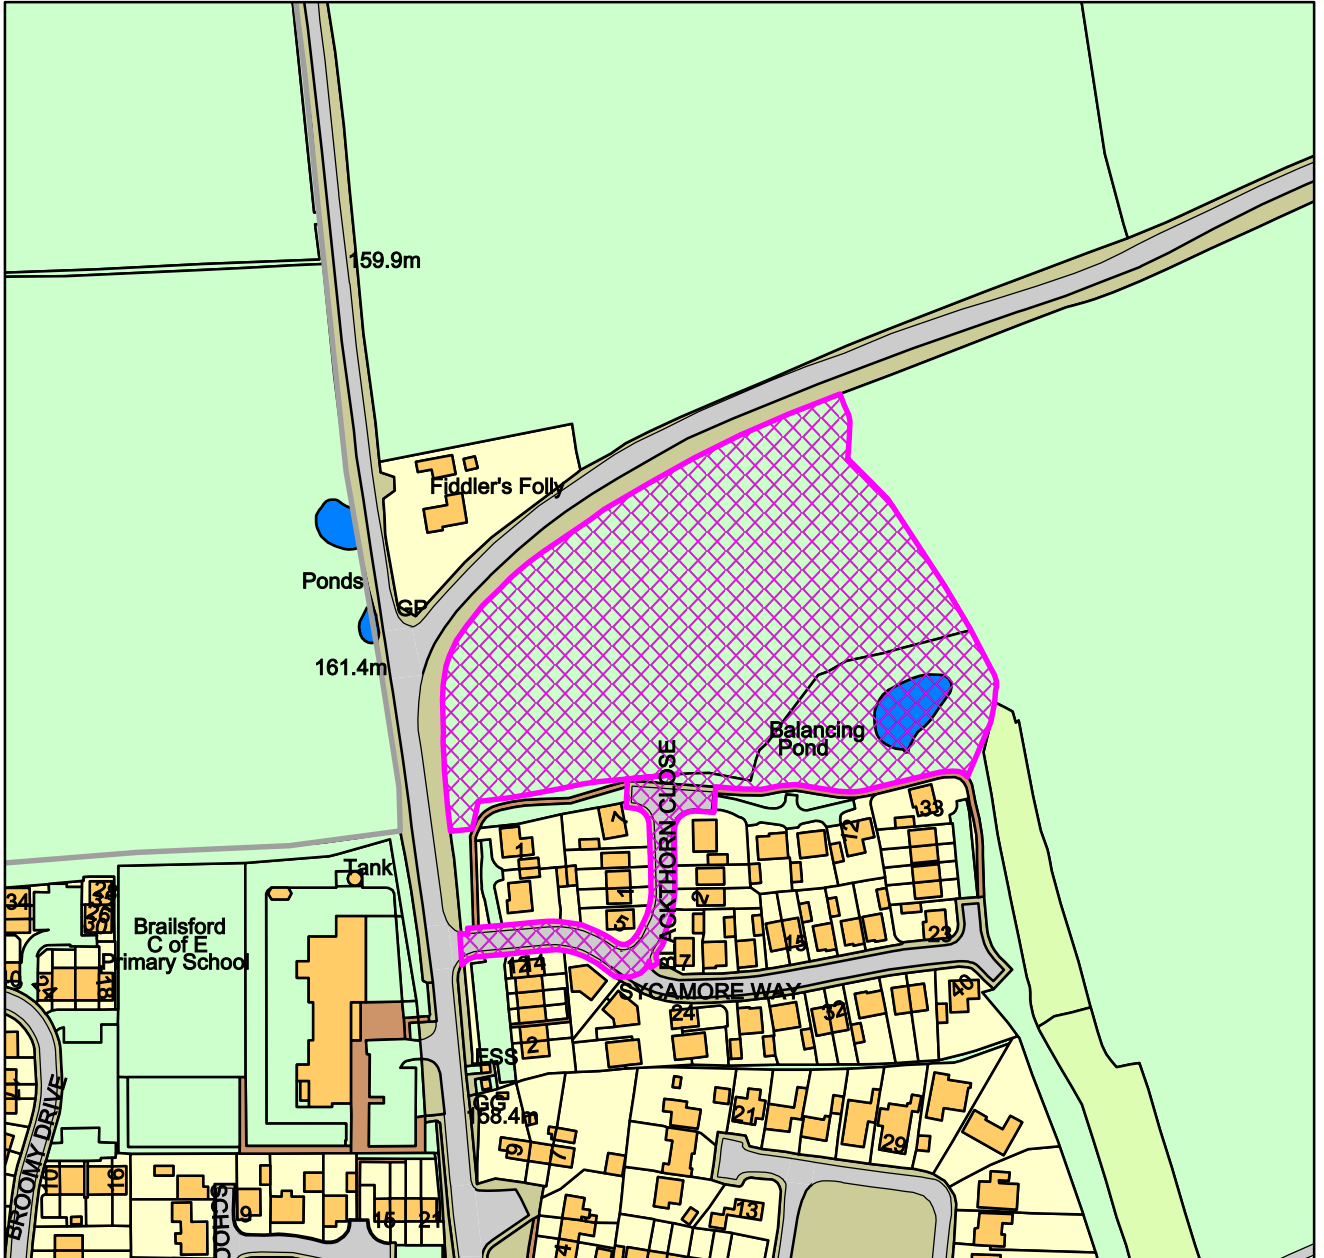

23/00463/FUL

Land South of Mercaston Lane and East of Luke Lane, Brailsford

Derbyshire Dales DC

1:2,500

Date: 29/05/2024

100019785

Crown Copyright and database rights (2018) Ordnance Survey (100019785)  
Derbyshire Dales District Council,  
Town Hall, Bank Road, Matlock, Derbyshire DE4 3NN.  
Telephone: (01629) 761100.  
website : [www.derbyshiredales.gov.uk](http://www.derbyshiredales.gov.uk)